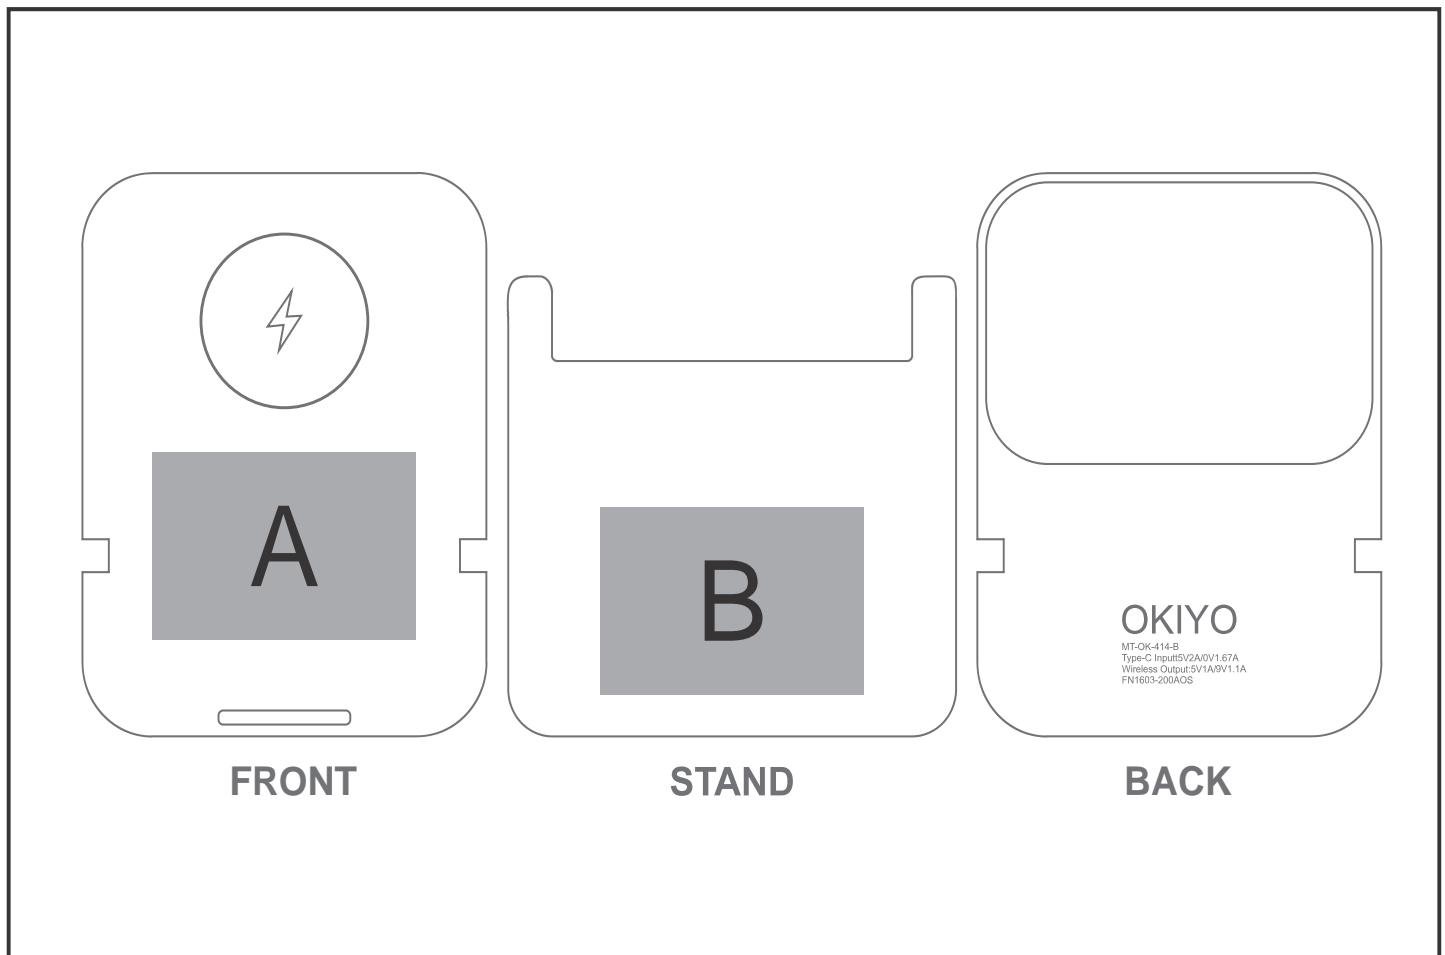

MT-OK-414-B

Okiyo Noryoku Bamboo Wireless Charging Phone Stand

Need to know:

Includes 1-Position Laser Engraving (setup fees apply)

- Due to tonal variations in the wood the laser engraving will vary from one item to the next and will likely vary in the same item

- **Laser colour:** Tonal

- Texture of Item will affect the quality of Print.

Branding Options:

Position	Branding Method (Branding Code)	No. of Colours	Dimension
A	Laser Engraving (LC)	N/A	60mm wide x 40mm high
A	Pad Printing (PB)	4 Colours	50mm wide x 20mm high
B	Laser Engraving (LC)	N/A	60mm wide x 40mm high
B	Pad Printing (PB)	4 Colours	50mm wide x 20mm high